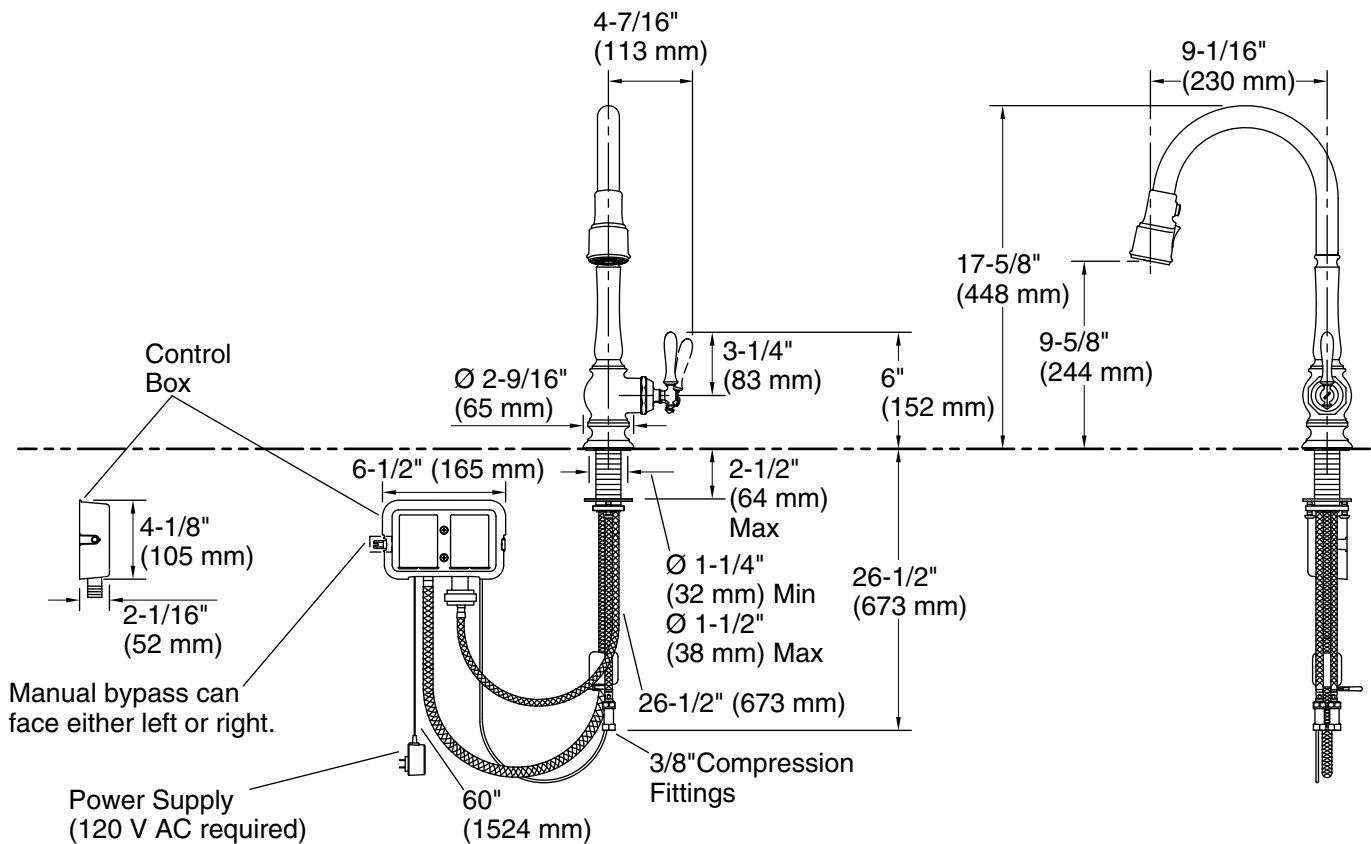

Required Electrical Service

One dedicated circuit required, protected with Class A Ground-Fault Circuit-Interrupter (GFCI). Outside North America, this device may be known as a Residual Current Device (RCD).

120 V, 0.15 A, 50/60 Hz

Technical Information

All product dimensions are nominal.

Power source: Plug - AC, included
Valve body: Plastic
Drain included: No

Spout:

Spout reach: 9-1/16" (231 mm)

Notes

Install this product according to the installation instructions.

REQUIRED: Unswitched power outlet (120 V AC) located below the sink and within 5' (1.5 m) of the control box. (Garbage disposals typically use switched outlets and are not recommended.)

ADA compliant for faucet handles only.

ADA, CSA B651 compliant when installed to the specific requirements of these regulations.